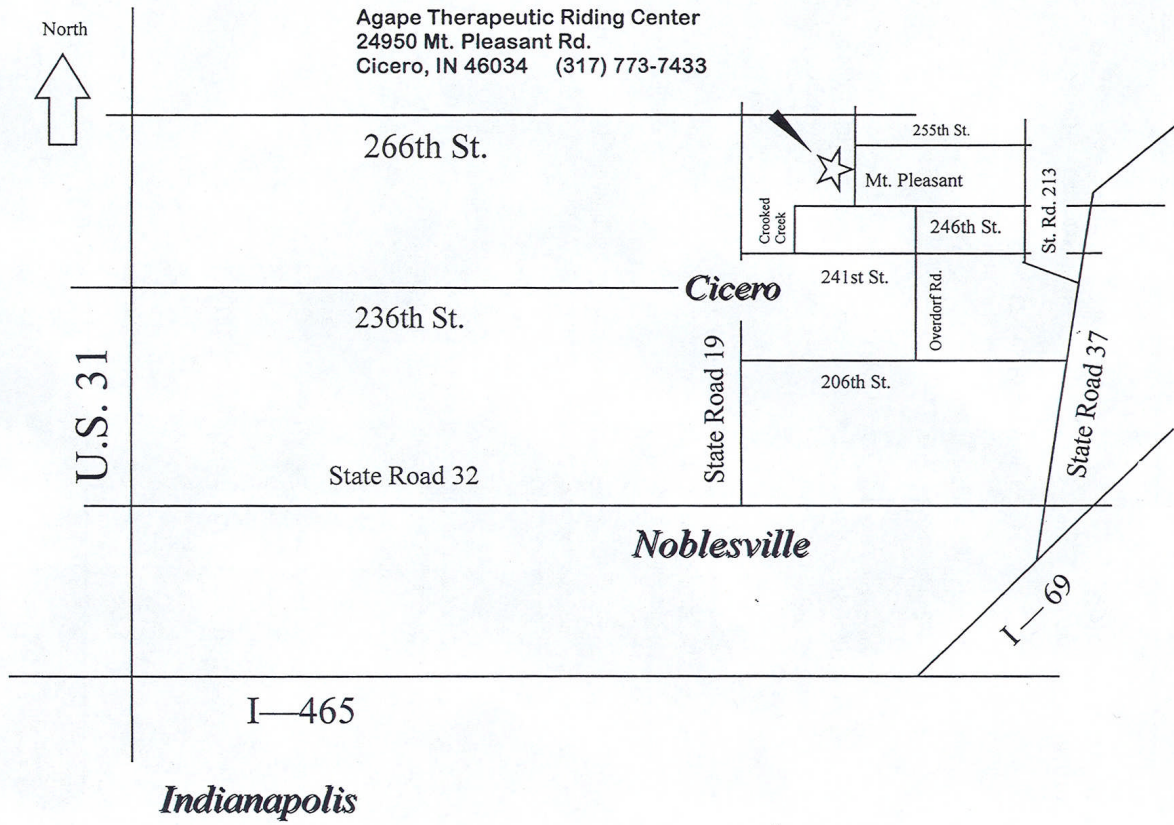

Agape Therapeutic Riding Center  
24950 Mt. Pleasant Rd.  
Cicero, IN 46034 (317) 773-7433

U.S. 31

266th St.

236th St.

State Road 32

*Cicero*

*Noblesville*

I-465

*Indianapolis*

Crooked Creek

255th St.

Mt. Pleasant

246th St.

241st St.

206th St.

Overdorf Rd.

St. Rd. 213

State Road 37

I-69